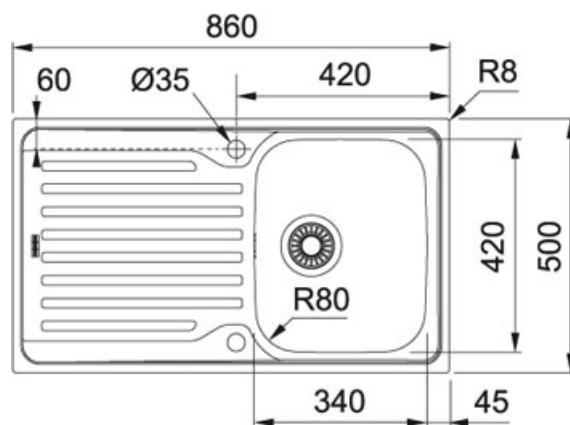

Stainless Steel | 101.0453.776

FAMILY : Sinks | SERIE : Antea | MODEL : AZN 611-86 | FINISH : Stainless Steel

TECHNICAL DATA

Length Overall	860.00 mm
Width Overall	500.00 mm
Length of large bowl	340.00 mm
Width of large bowl	420.00 mm
Depth of large bowl	160.00 mm
Cutout Length	840.00 mm
Cutout Width	480.00 mm
Cut-Out Template	No

FAMILY : Sinks | SERIE : Antea | MODEL : AZN 611-86 | FINISH : Stainless Steel

SUGGESTED PRODUCTS

115.0311.211

115.0311.215

112.0059.946

134.0473.235
